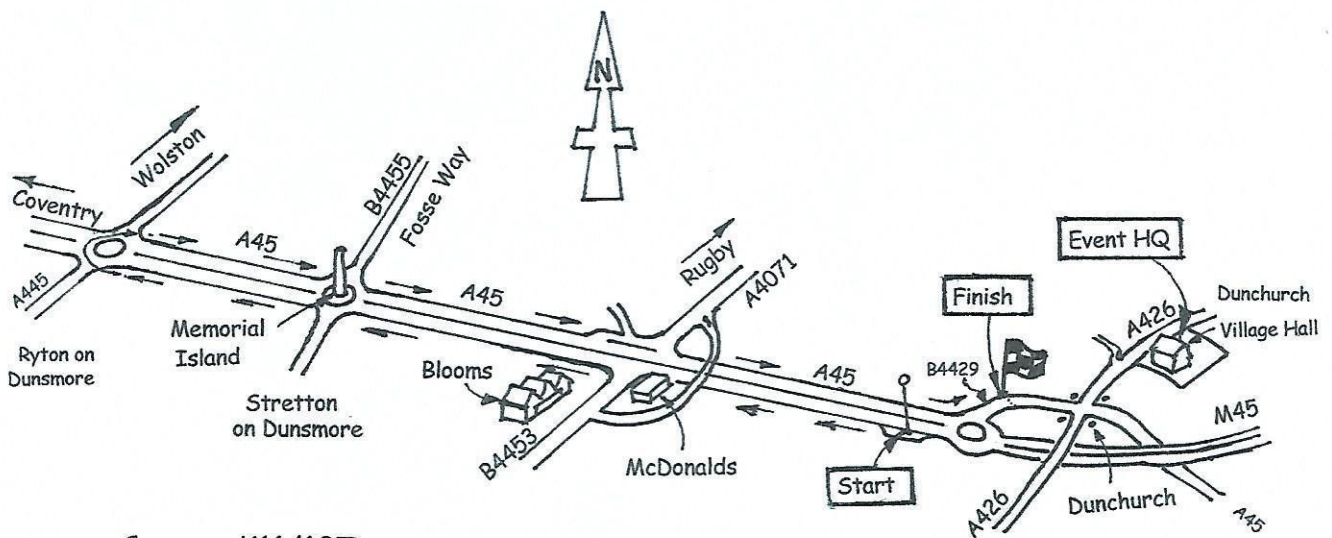

Course Description:

Grid ref	Details	Distance (miles)
SP 460 718	Start in lay-by 200 yds west of the A45/M45 Thurlaston island, at the 3rd join in the concrete apron.	0
SP 415 732	At island junction with B4455 (Fosse way) take second exit (A45)	3.146
SP 391 741	At island junction with A445 encircle the island to retrace (A45)	4.776
SP 415 732	Past island at junction with B4455 (Fosse way)	6.384
SP 465 715	At A45/M45 turn left (B4429)	9.649
SP 469 714	Finish 60 yards past the turn to Thurlaston (Main Street), in line with the eastern exposed gate post immediately past the property named "Newhaven."	10